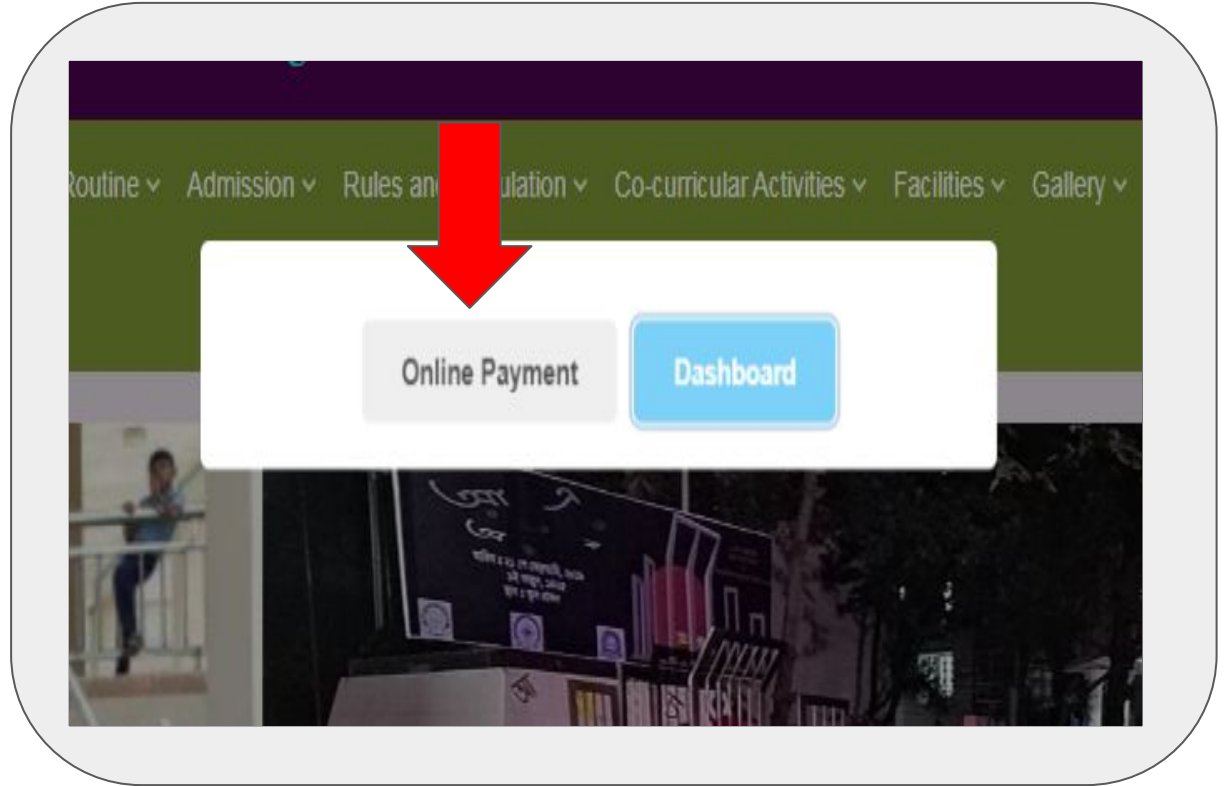

Notice: শনি

Facebook Login

Student Login
Teacher Login

Facebook Login

BIAM MODEL SCHOOL & COLLEGE, DHAKA
63, New Eskaton, Dhaka-1217, EIIN-132367
The Toughest Task of Human is to Humanize

Home About us Academic Syllabus and Routine Admission Rules and Regulation Co-curricular Activities Facilities Gallery Alumni Employment Online Payment

Contacts

Md. Abdullah Al Hasan
Chowdhury

MD. Sazzadur Rahman

➤ **Online Payment**
এ ক্লিক করুন

- স্টুডেন্ট আইডি ও
পাসওয়ার্ড দিয়ে লগইন
করুন

The image shows a screenshot of a web authentication form titled "Authentication". The form is contained within a rounded rectangular frame. It features two input fields: the first for a user ID (containing "2210600006") and the second for a password (masked with "....."). Below the password field is a checkbox labeled "Remember me". At the bottom of the form is a blue button with a right-pointing arrow and the text "Login". A large red arrow points from the right side of the image towards the "Login" button.